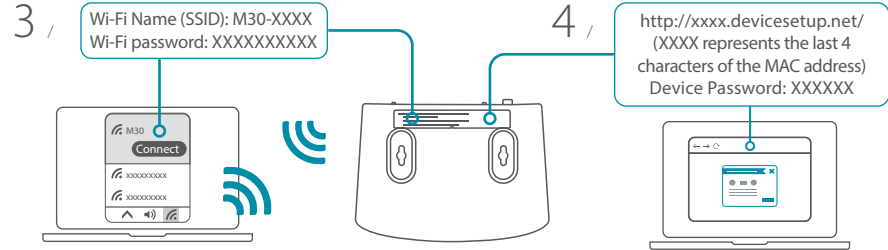

Quick Installation Guide

M30

AX3000 Wi-Fi 6 Smart Mesh System
(2 Pack/3 Pack)

<https://eu.dlink.com/support>

i GPL Information
<https://tsd.dlink.com.tw/GPL>

Option 1

Option 2

Option 3