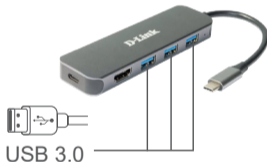

5-in-1 USB-C Hub with HDMI/Power Delivery

Quick Start Guide

1

2

3

DUB-2333

<https://eu.dlink.com/support>

<https://eu.dlink.com/DUB-2333>

D-Link

QSG_v1.00(EU)_85x125 09/05/2022