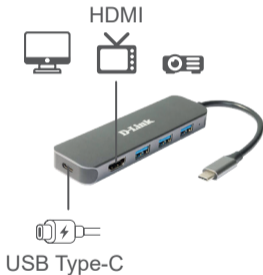

5-in-1 USB-C Hub with HDMI/Power Delivery

Quick Start Guide

1

2

3

DUB-2333

<https://eu.dlink.com/support>

<https://eu.dlink.com/DUB-2333>

D-Link

QSG_v1.00(EU)_85x125 09/05/2022