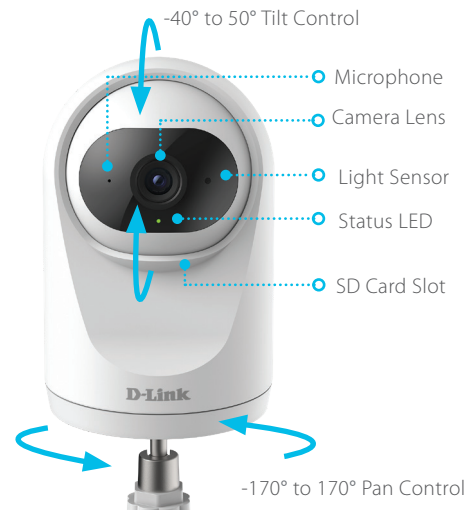

General

Video Compression	H.264
Max. Resolution	2 Megapixel (Full HD)
Max. Frame	1080p (1920 x 1080)
Image Sensor	1/2.9" Progressive Scan CMOS sensor
Day & Night - IR LED	5 m (16 ft)
Focal Length	4.12 mm
Aperture	F2.1
Pan/Tilt	Pan range: -170° to 170° (total 340°) Tilt range: -40° to 50° (total 90°)
Angle of View	(H) 80° (V) 43° (D) 95°
Audio	Built-in microphone/speaker
Audio Codec	MPEG-2 AAC LC

Functionality

Wireless IEEE Standard	802.11n/g (1T1R)⁵
Wi-Fi Operation Band	2.4 GHz
Security Protocol	WPA3
Network Protocols	IPv4, Bonjour (mDNS and DNS-SD), RTSP⁶, SRTP, RTP, HTTPS

Software

Device Management	mydlink app (iOS and Android), mydlink Portal
Features	Motion detection, Sound detection
Recording	mydlink Cloud Recording, microSD card recording (up to 256 GB capacity)³
Notifications	Push notifications with a snapshot and quick action buttons (2 designated contact numbers and live view)
Voice Assistants	Amazon Alexa, Google Assistant

Physical

Power Input	100 to 240 V AC, 50/60 Hz
Power Output	5 V DC 1.0 A
Max. Power Consumption	4 W ± 5%
Cable Length	1.5 m (4.9 ft)
Indoor/Outdoor	For indoor use
Operating Temperature	0 to 40 °C (32 to 104 °F)
Storage Temperature	-20 to 70 °C (-4 to 158 °F)
Operating/Storage Humidity	Max. 90% non-condensing
Weight	190 g ± 5% (6.7 oz ± 0.34 oz)
Dimensions	77 x 77 x 121 mm
Certifications	CE, NCC

* Mounting kit available only in selected regions (sold separately)

¹ Use of audio or video equipment for recording the image or audio of a person without their knowledge and consent is prohibited in certain states or jurisdictions. The end-user assumes all liability for compliance with applicable state, local and federal laws.

² Subscription required. Subscription and One Year Free Plan offer subject to Terms and Conditions, please visit the D-Link website for more details. D-Link reserves the right to amend Terms and Conditions without prior notice.

³ microSD card not included. Camera is compatible with microSD/SDHC/SDXC cards up to v3.01 with up to 256 GB of capacity.

⁴ Please refer to the app's store page to check whether your device is compatible.

⁵ Minimum recommended upload bandwidth of 1.5 Mbps for live viewing or 3 Mbps for cloud recording.

⁶ RTSP is available when using mydlink App and mydlink portal (RTSP URL not supported).

HQ | No. 289, Xinhua 3rd Road, Neihu District, Taipei 11494

Google, Android, Google Play, and Google Home are trademarks of Google LLC. Amazon, Alexa and all related logos are trademarks of Amazon.com, Inc. or its affiliates. Specifications are subject to change without notice. ©2024 D-Link. All Rights Reserved. D-Link and the D-Link logo are trademarks or registered trademarks of D-Link. All other third-party marks mentioned herein may be trademarks of their respective owners.