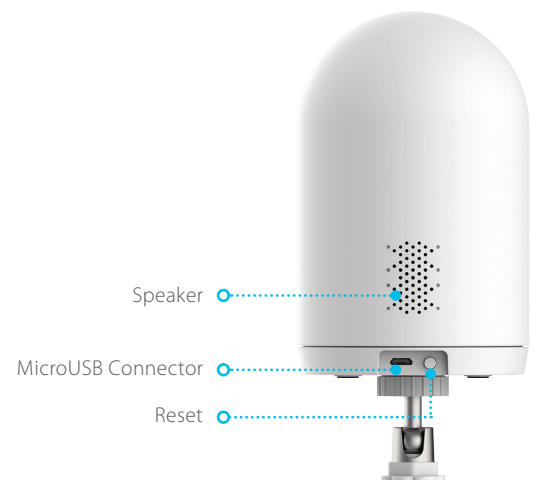

General

Video Compression	H.264
Max. Resolution	2 Megapixel (Full HD)
Max. Frame	1080p (1920 x 1080)
Image Sensor	1/2.9" Progressive Scan CMOS sensor
Day & Night - IR LED	5 m (16 ft)
Focal Length	4.12 mm
Aperture	F2.1
Pan/Tilt	Pan range: -170° to 170° (total 340°) Tilt range: -40° to 50° (total 90°)
Angle of View	(H) 80° (V) 43° (D) 95°
Audio	Built-in microphone/speaker
Audio Codec	MPEG-2 AAC LC

Functionality

Wireless IEEE Standard	802.11n/g (1T1R)⁵
Wi-Fi Operation Band	2.4 GHz
Security Protocol	WPA3
Network Protocols	IPv4, Bonjour (mDNS and DNS-SD), RTSP⁶, SRTP, RTP, HTTPS

Software

Device Management	mydlink app (iOS and Android), mydlink Portal
Features	Motion detection, Sound detection
Recording	mydlink Cloud Recording, microSD card recording (up to 256 GB capacity)³
Notifications	Push notifications with a snapshot and quick action buttons (2 designated contact numbers and live view)
Voice Assistants	Amazon Alexa, Google Assistant

Physical

Power Input	100 to 240 V AC, 50/60 Hz
Power Output	5 V DC 1.0 A
Max. Power Consumption	4 W ± 5%
Cable Length	1.5 m (4.9 ft)
Indoor/Outdoor	For indoor use
Operating Temperature	0 to 40 °C (32 to 104 °F)
Storage Temperature	-20 to 70 °C (-4 to 158 °F)
Operating/Storage Humidity	Max. 90% non-condensing
Weight	190 g ± 5% (6.7 oz ± 0.34 oz)
Dimensions	77 x 77 x 121 mm
Certifications	CE, NCC

* Mounting kit available only in selected regions (sold separately)

¹ Use of audio or video equipment for recording the image or audio of a person without their knowledge and consent is prohibited in certain states or jurisdictions. The end-user assumes all liability for compliance with applicable state, local and federal laws.

² Subscription required. Subscription and One Year Free Plan offer subject to Terms and Conditions, please visit the D-Link website for more details. D-Link reserves the right to amend Terms and Conditions without prior notice.

³ microSD card not included. Camera is compatible with microSD/SDHC/SDXC cards up to v3.01 with up to 256 GB of capacity.

⁴ Please refer to the app's store page to check whether your device is compatible.

⁵ Minimum recommended upload bandwidth of 1.5 Mbps for live viewing or 3 Mbps for cloud recording.

⁶ RTSP is available when using mydlink App and mydlink portal (RTSP URL not supported).

HQ | No. 289, Xinhua 3rd Road, Neihu District, Taipei 11494

Google, Android, Google Play, and Google Home are trademarks of Google LLC. Amazon, Alexa and all related logos are trademarks of Amazon.com, Inc. or its affiliates. Specifications are subject to change without notice. ©2024 D-Link. All Rights Reserved. D-Link and the D-Link logo are trademarks or registered trademarks of D-Link. All other third-party marks mentioned herein may be trademarks of their respective owners.